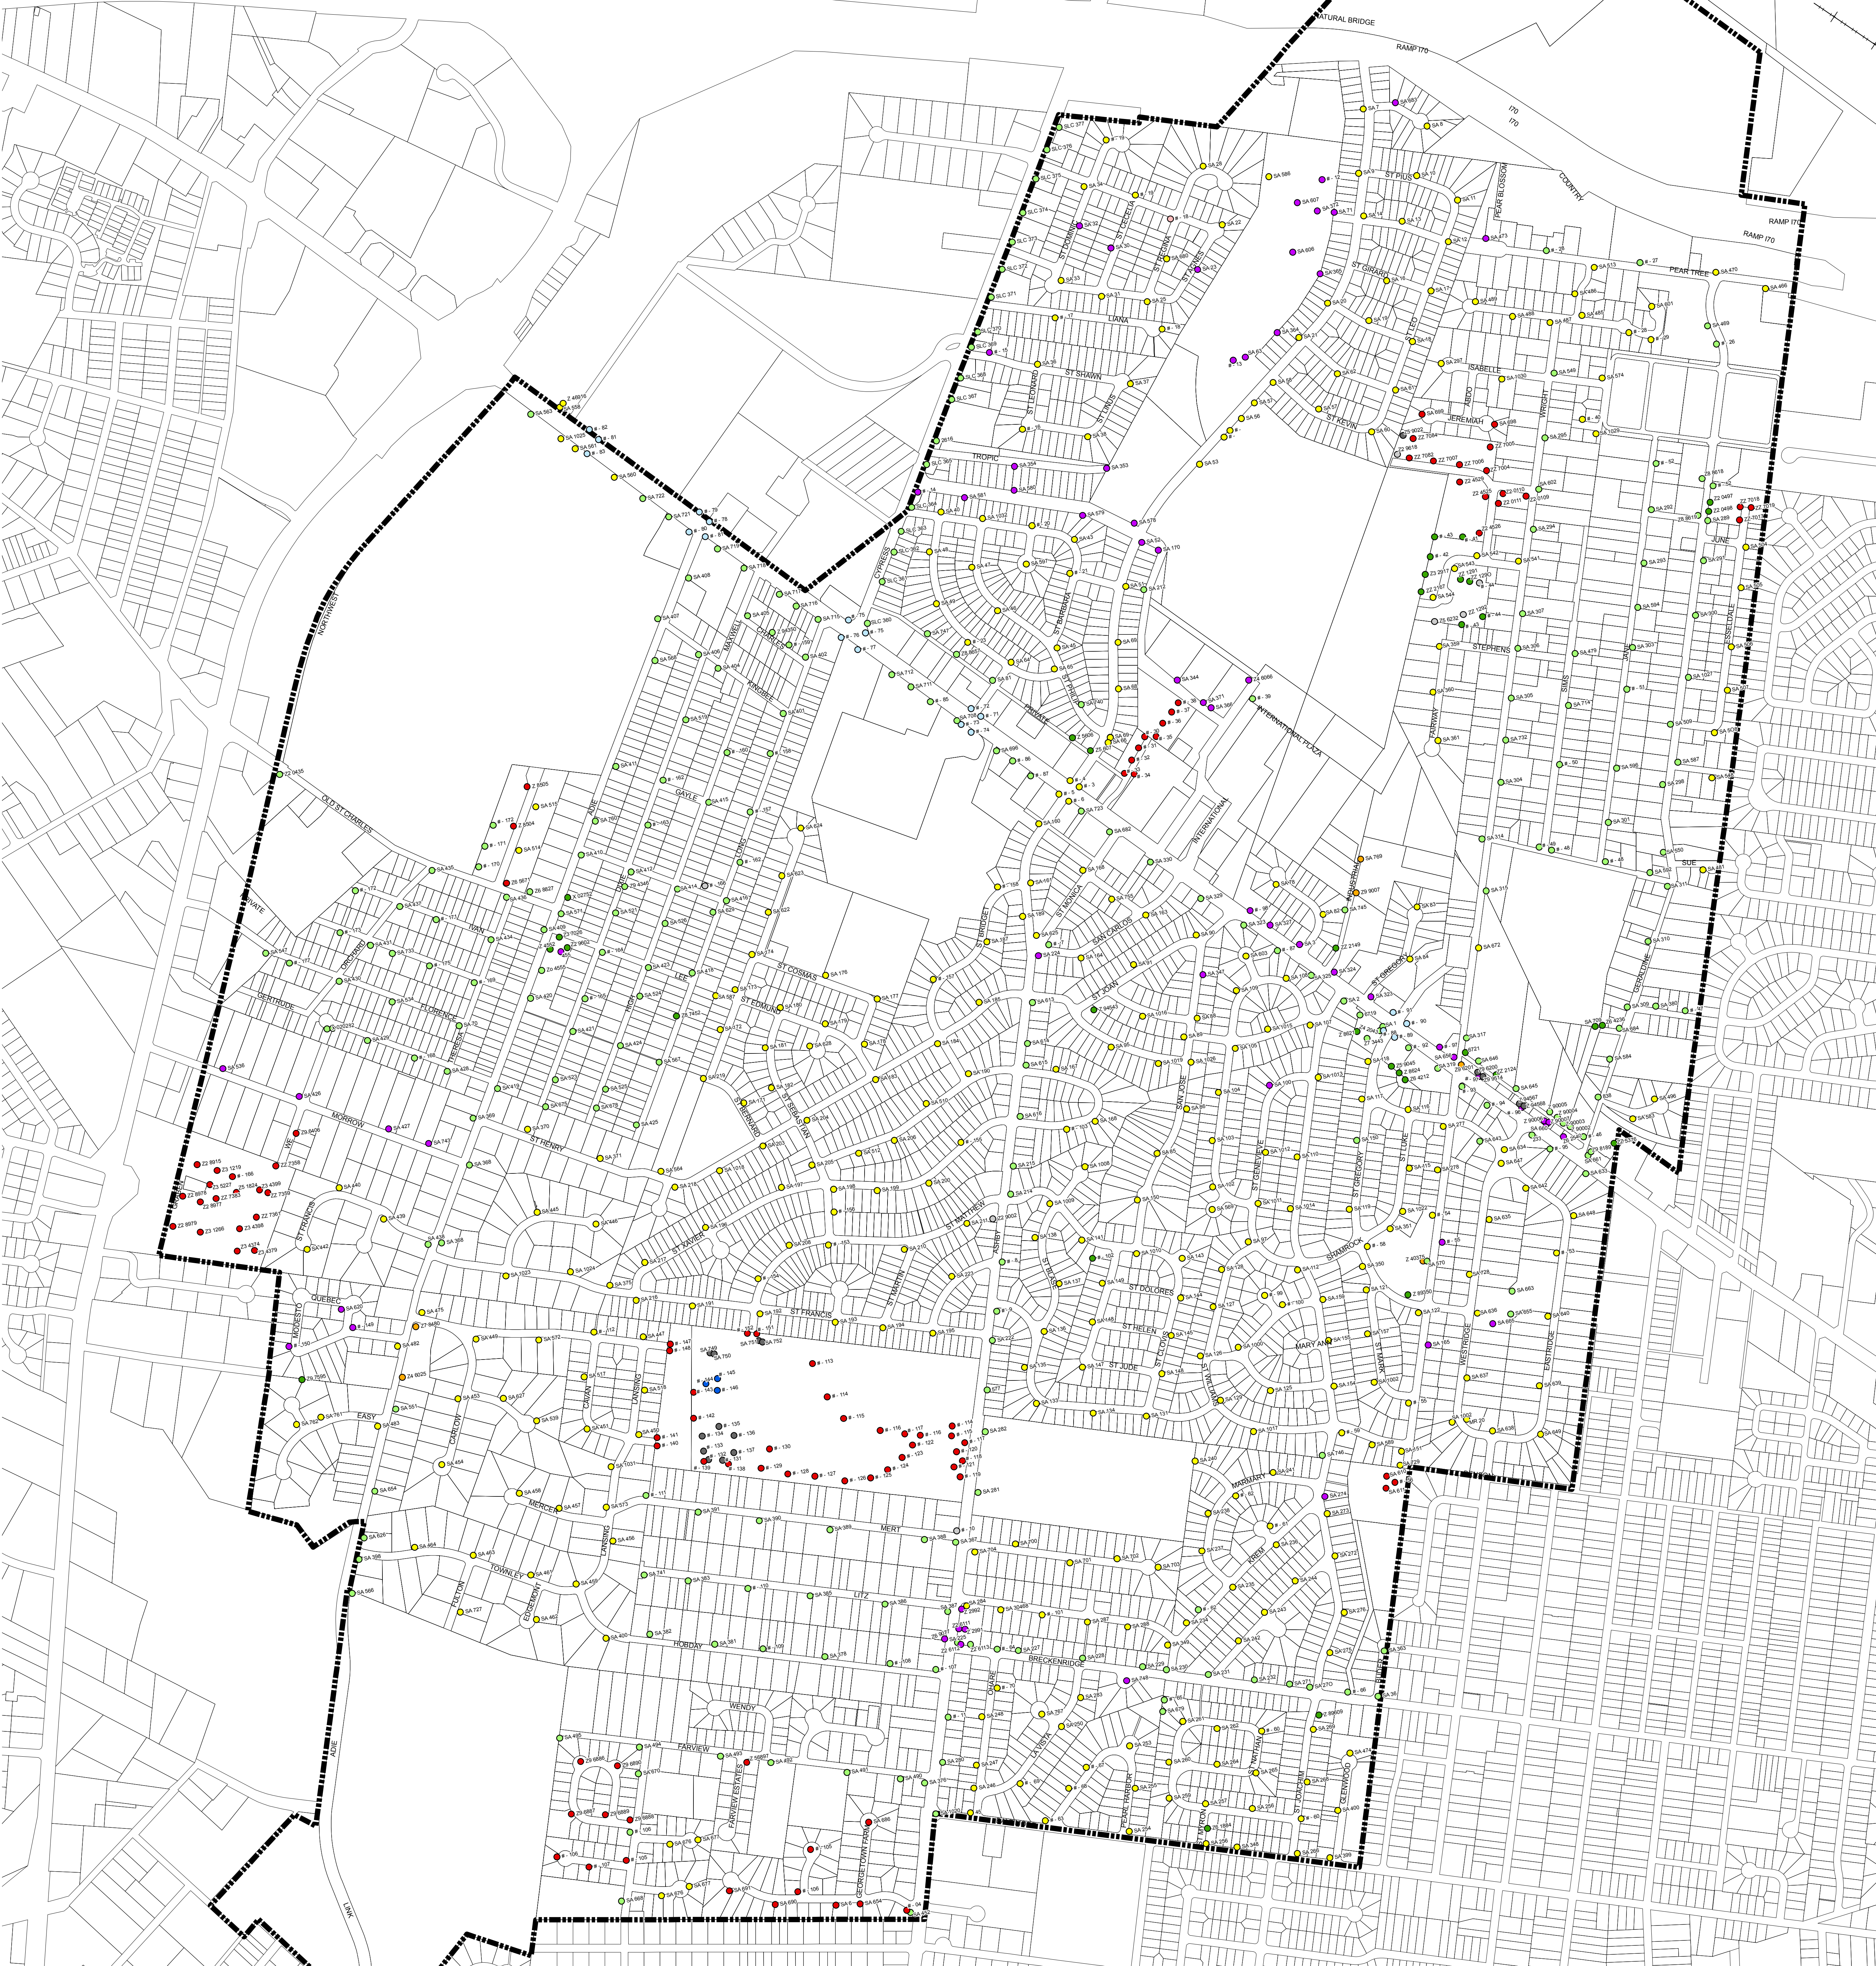

**Legend**

- St. Ann Municipal Limits
- Cobra Head on Decorative Pole
- Cobra Head on Concrete Pole
- Cobra Head on Other Pole
- Cobra Head on Wood Power Pole
- Cobra Head on Wood Pole
- Dusk to Dawn Head on Wood Power Pole
- Dusk to Dawn Head on Wood Pole
- Decorative Head on Decorative Pole
- Other Head on Other Pole
- Other Head on Wood Power Pole
- Other Head on Wood Pole

JUNE 2011

**Streetlight Map**

**PGAVPLANNERS**